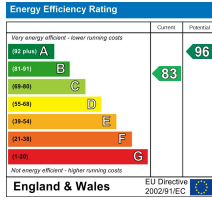

RENT
Jan 2026

£250 gift card
of your choice

Deposit free
option available

Acklam Gardens, Middlesbrough, TS5
£1,085 PCM

Ascend
Built on higher standards

Unit F22 Photon House, Percy Street, Leeds, LS12 1EG
 Tel: 0113 487 5850
 Email: leeds@ascendproperties.com
 www.ascendproperties.com