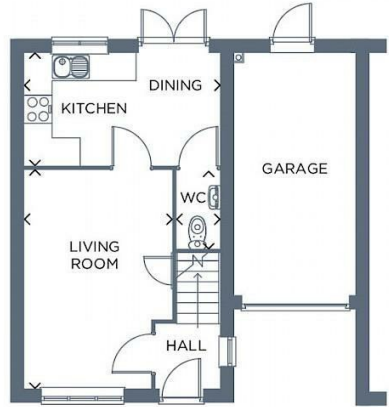

RENT
Jan 2026

£250 gift card
of your choice

Deposit free
option available

Acklam Gardens, Middlesbrough, TS5
£1,085 PCM

Ascend
Built on higher standards

Unit F22 Photon House, Percy Street, Leeds, LS12 1EG
 Tel: 0113 487 5850
 Email: leeds@ascendproperties.com
 www.ascendproperties.com